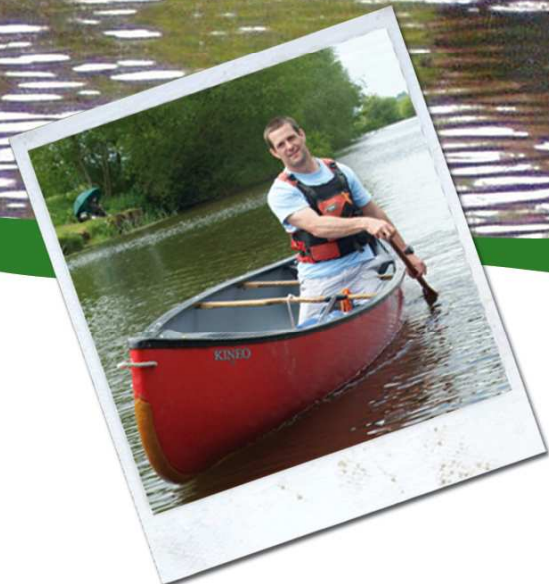

Lower Bann Canoe Challenge!

September 23
www.cani.org.uk